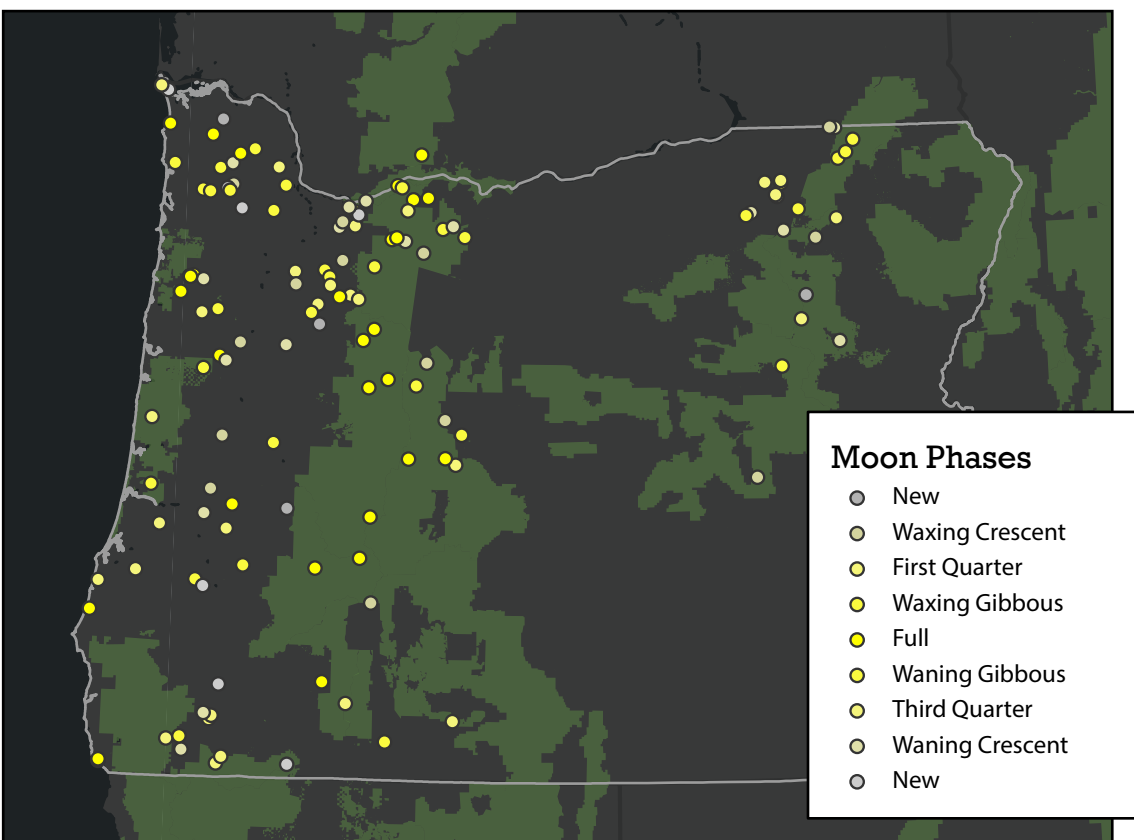

# Sasquatch Shenanigans

## Sightings and Behavior in Oregon

### Do They, or Donut They?

Everyone loves donuts, right? Maybe even sasquatch does too... What patterns do you see in the proximity of bigfoot sightings within a 10 mile radius of donut shops? Of the 178 total sightings since 1949, 48 of them (27%) are within this area. If you think this rate is significant, you may want to keep an eye out the next time you go out for donuts.

### Full Moon Friends

Supernatural phenomena, among sasquatch encounters may be classified as, are known to present more often during the full moon. Of the 133 total sightings with the moon phase recorded, 27 of them (20%) occur during the full moon. Of the total moon phases, do you think this rate as significant?