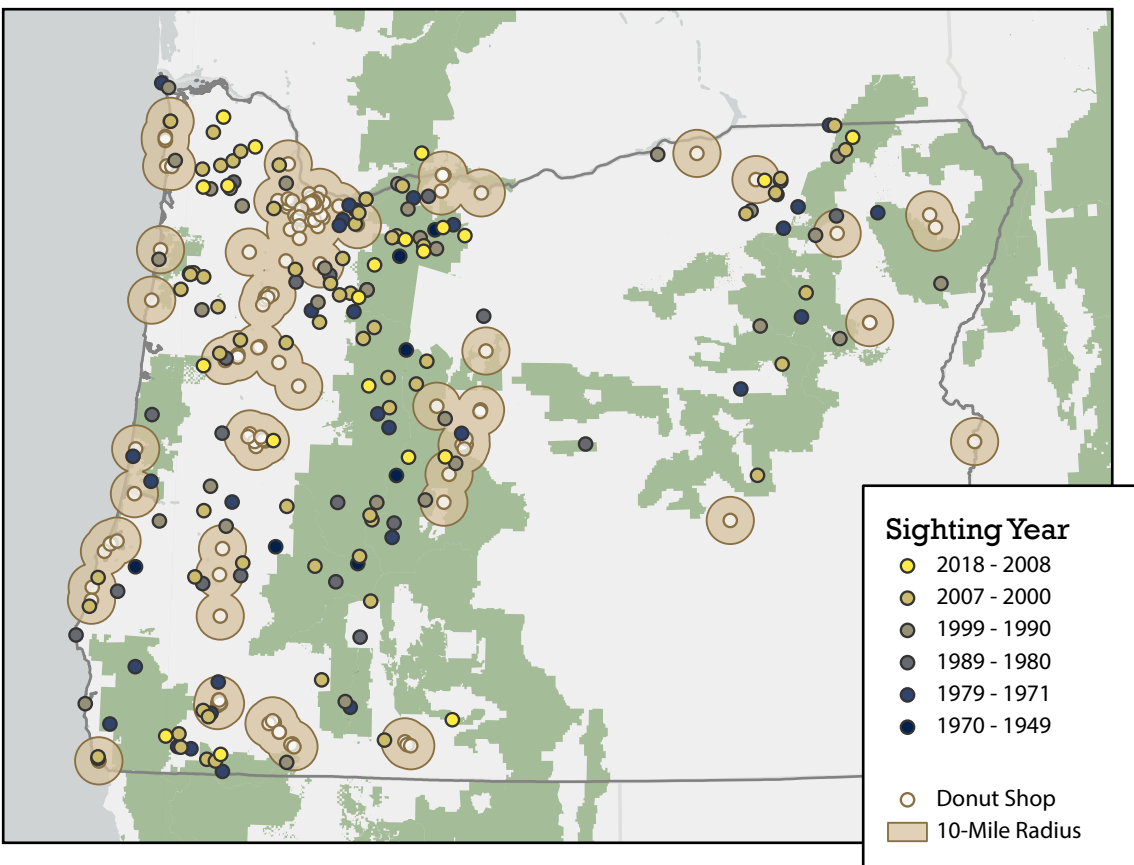

# Sasquatch Shenanigans

## Sightings and Behavior in Oregon

### Do They, or Donut They?

Everyone loves donuts, right? Maybe even sasquatch does too... What patterns do you see in the proximity of bigfoot sightings within a 10 mile radius of donut shops? Of the 178 total sightings since 1949, 48 of them (27%) are within this area. If you think this rate is significant, you may want to keep an eye out the next time you go out for donuts.

### Full Moon Friends

Supernatural phenomena, among sasquatch encounters may be classified as, are known to present more often during the full moon. Of the 133 total sightings with the moon phase recorded, 27 of them (20%) occur during the full moon. Of the total moon phases, do you think this rate as significant?