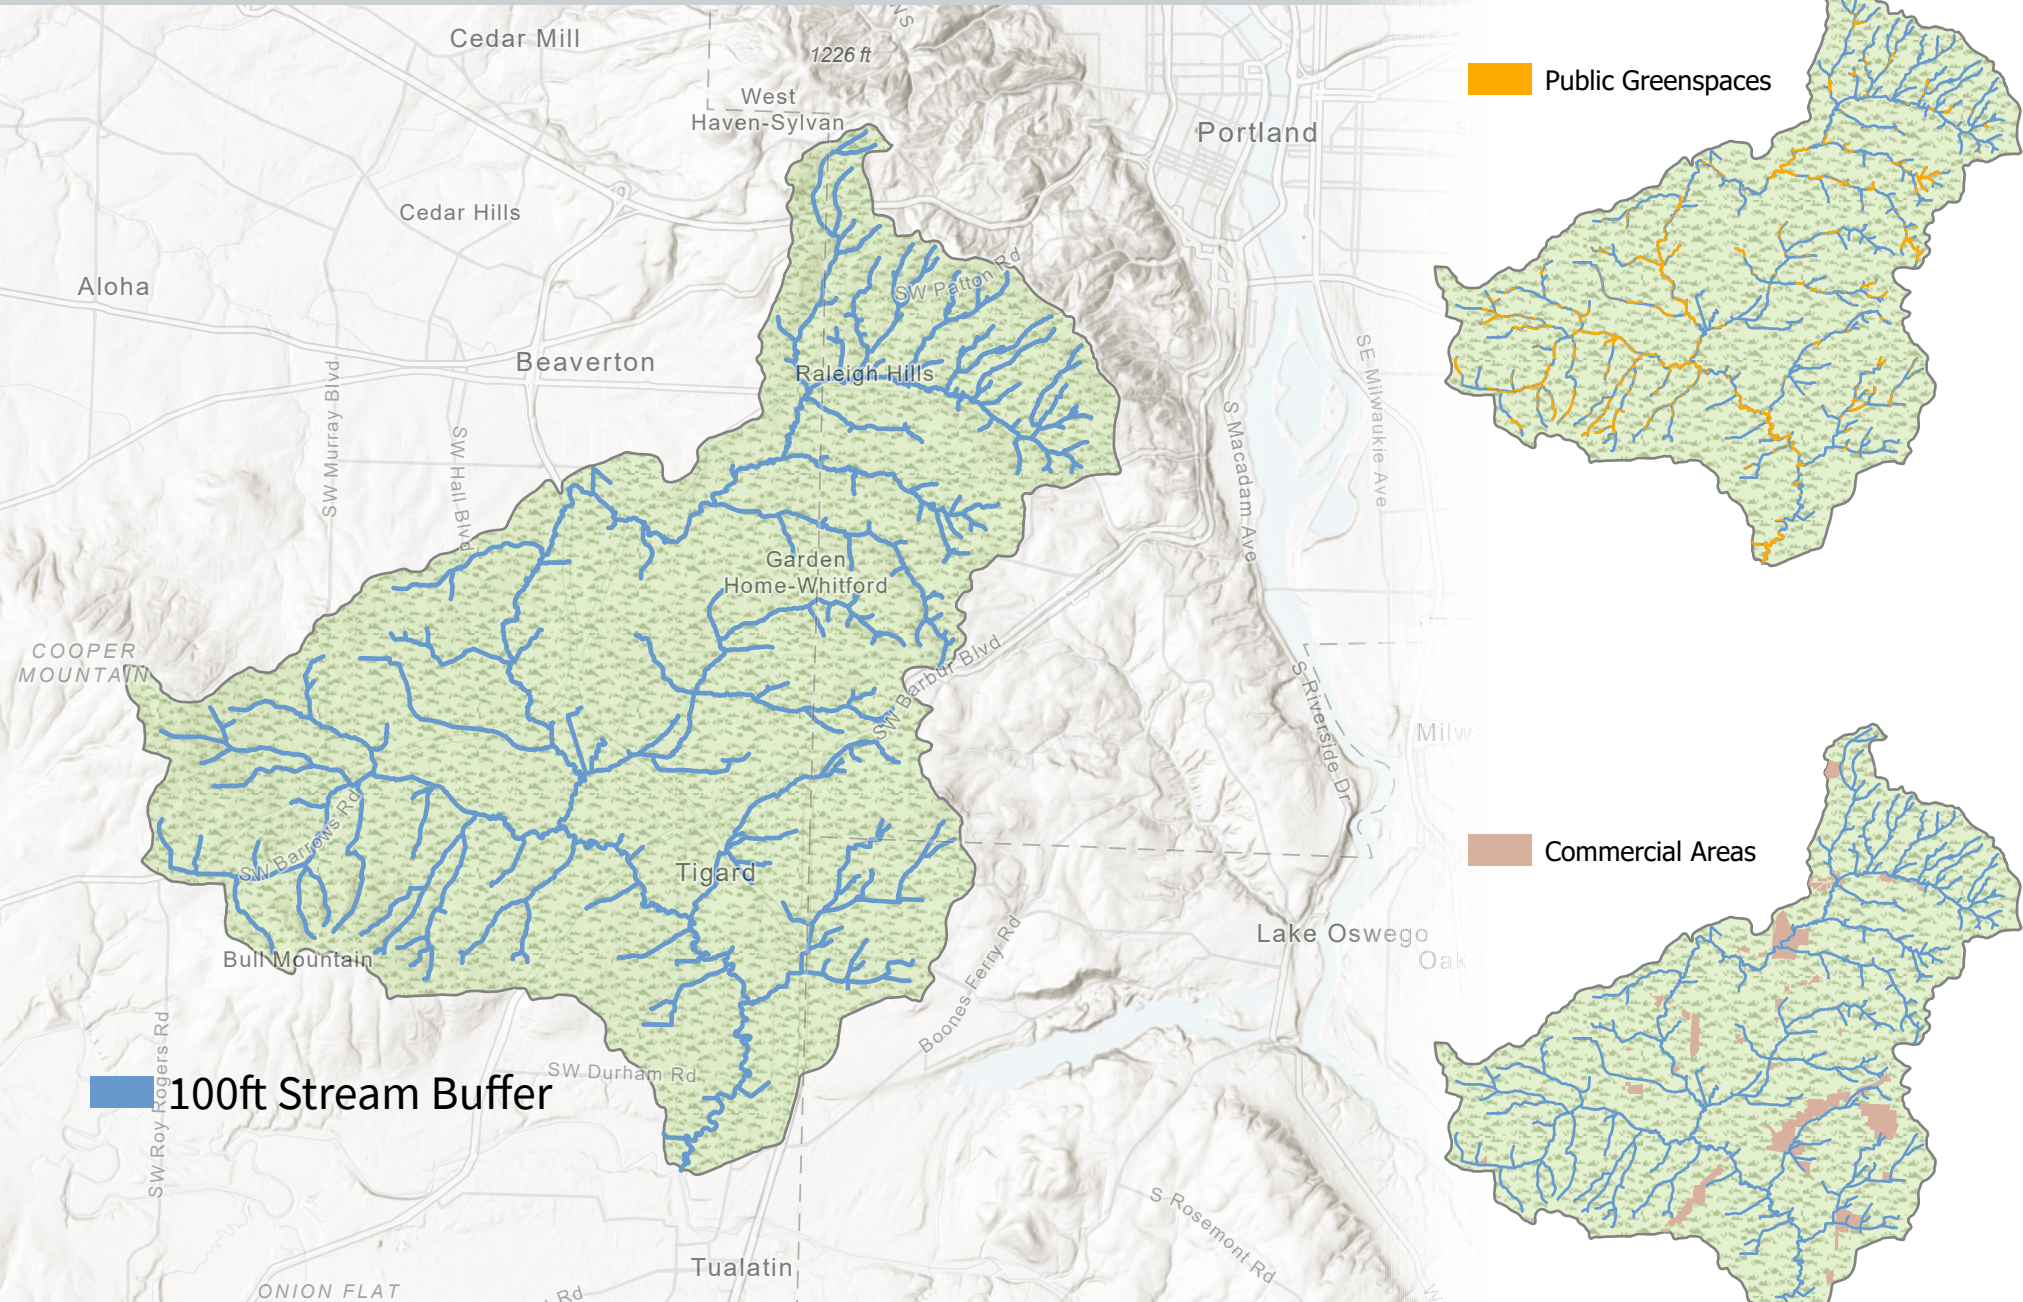

Fanno Creek Watershed

Maps and layout created by Chance Morrison, March 2025
Basemap Sources: Esri, NASA, NGA, USGS, FEMA, Sources: Esri, TomTom, Garmin, FAO, NOAA, USGS, (c) OpenStreetMap contributors, and the GIS User Community, Sources: Esri, TomTom, Garmin, FAO, NOAA, USGS, © OpenStreetMap contributors, and the GIS User Community